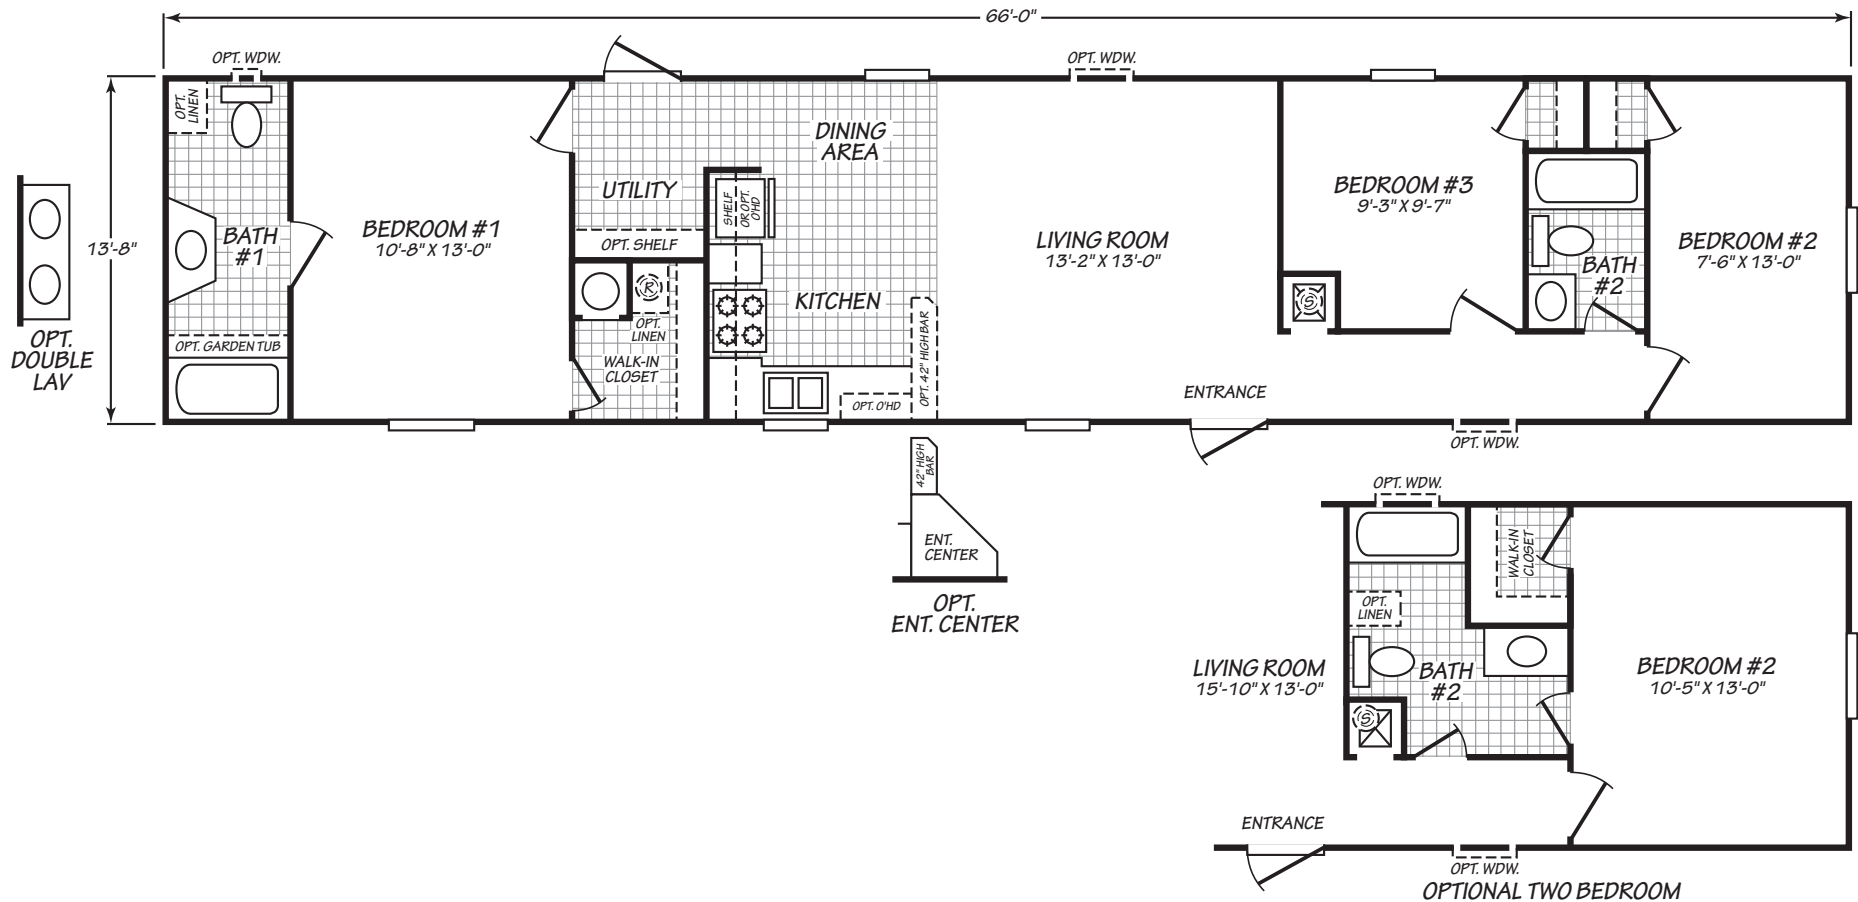

# WESTFIELD CLASSIC

## MODEL 146631

3 Bedroom • 2 Bath • 902 Square Feet

©2022 FLEETWOOD HOMES INC. ALL RIGHTS RESERVED

Important: Because we continually update and modify our products, it is important for you to know that our brochures and literature are for illustrative purposes only. **ILLUSTRATIONS MAY SHOW OPTIONAL FEATURES.** All information contained herein may vary from the actual home we build. Dimensions are nominal length and width measurements are from exterior wall to exterior wall. We reserve the right to make changes at any time, without notice or obligation, in prices, colors, materials, specifications, features and models. Please check with your retailer for specific information about the home you select.